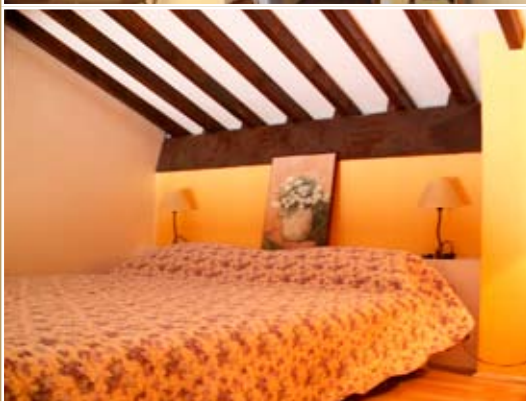

Type : T3 - **Bedrooms :** 2 - **Sleeps :** 4 + 2 persons - **Superficie :** 73 m² (square meters)

Exposition : This house is on the left side of the farm. Direct access on the ground floor.

A 12m² bedroom with twin beds - A 12m² mezzanine with twin beds - a 4 m² bathroom with shower - A 25 m² living room with open kitchen - Separated toilet - A 2 persons sofa bed.

Kitchen: stove-oven combo, dishwasher, fridge-freezer, microwave, toaster, coffee maker, vacuum cleaner.

Rooms: Alaise, pillows, 1 or 2 blankets per bed depending on the season, bedspread. Wardrobe and shelf.

Exterior: 1 garden table in front of the cottage, 4 chairs, 1 umbrella.

Shared equipment: swimming pool (hours to see the spot), barbecue (wood provided), ping pong (equipment rental or sales), bike parks, pétanque (balls not included), washer and dryer (coin tokens), iron, ironing board.

Abbaye Saint Hilaire

Abbaye St Hilaire
RD 3 - 83470 Ollières

Tél. +33 (0)4 98 05 40 10

gite@abbayesainthilaire.com
www.abbayesainthilaire.com